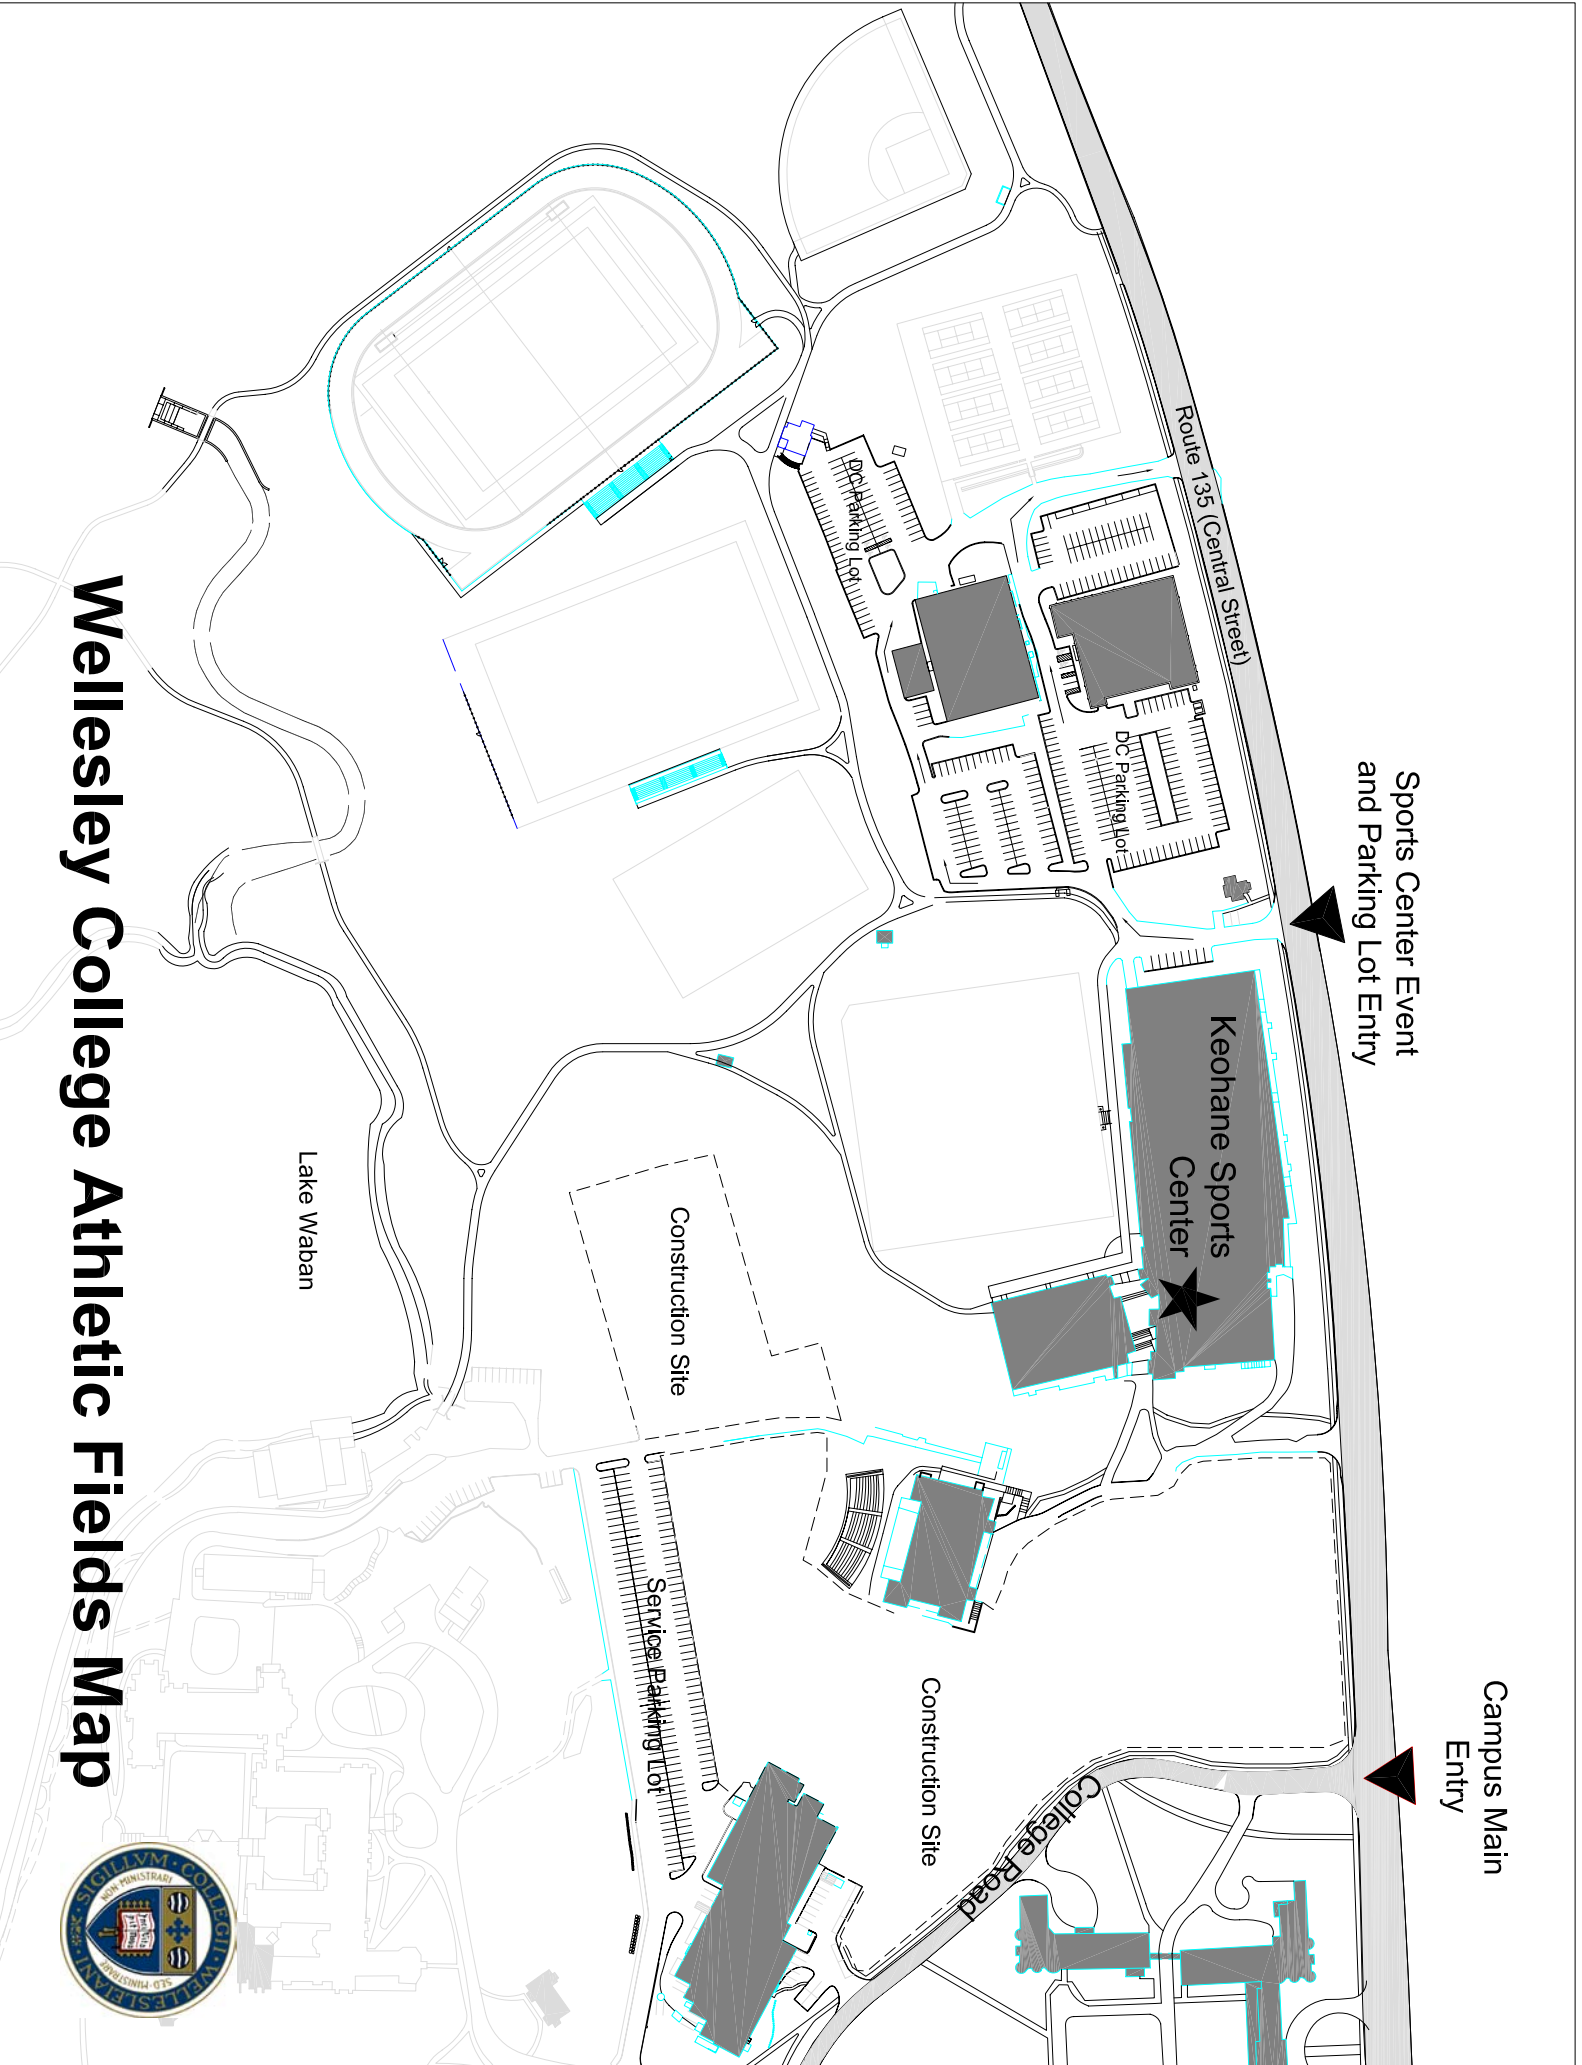

# Wellesley College Athletic Fields Map

Sports Center Event  
and Parking Lot Entry

Campus Main  
Entry

Route 135 (Central Street)

College Road

Keohane Sports  
Center

Construction Site

Construction Site

Service Parking Lot

Lake Waban

DC Parking Lot

DC Parking Lot