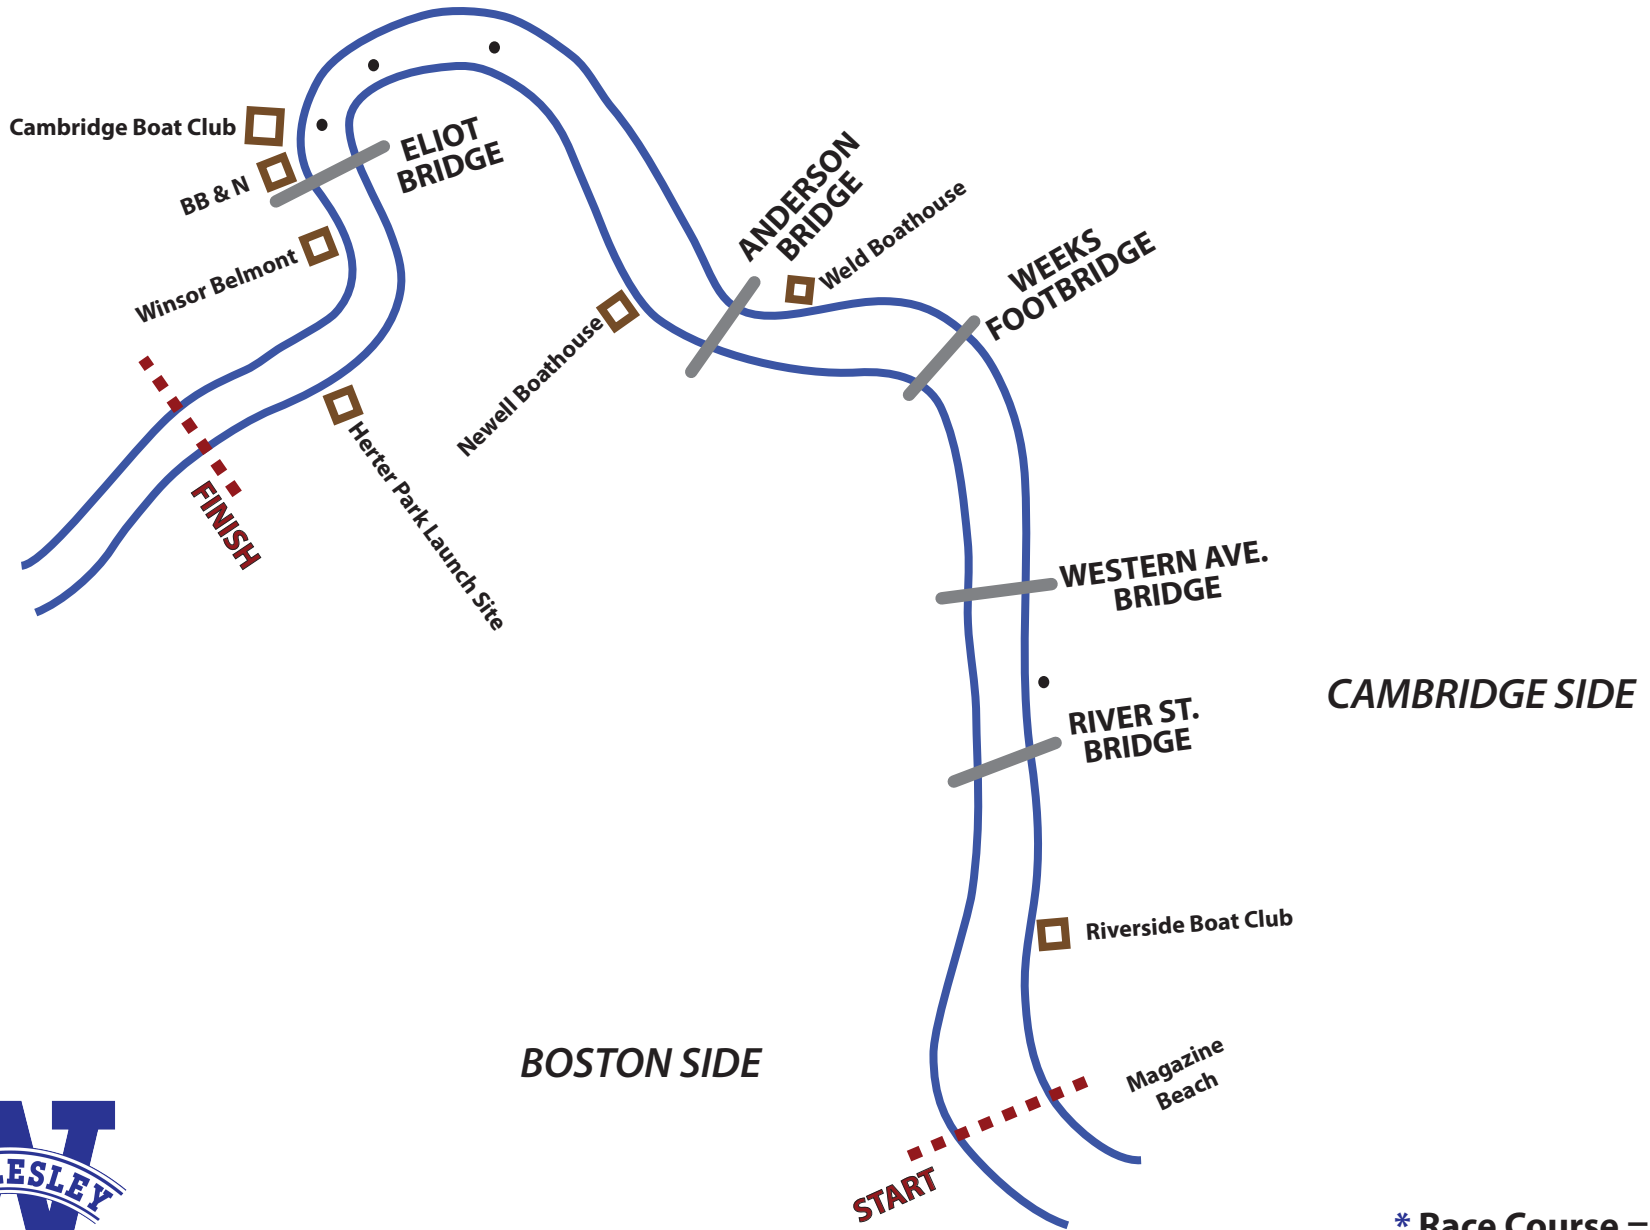

# 2009 Seven Sisters Regatta

Course Map - Charles River

Hosted by:  
Wellesley College

- \* Race Course = 2.5 miles
- \* Crews will race through center arches on all bridges