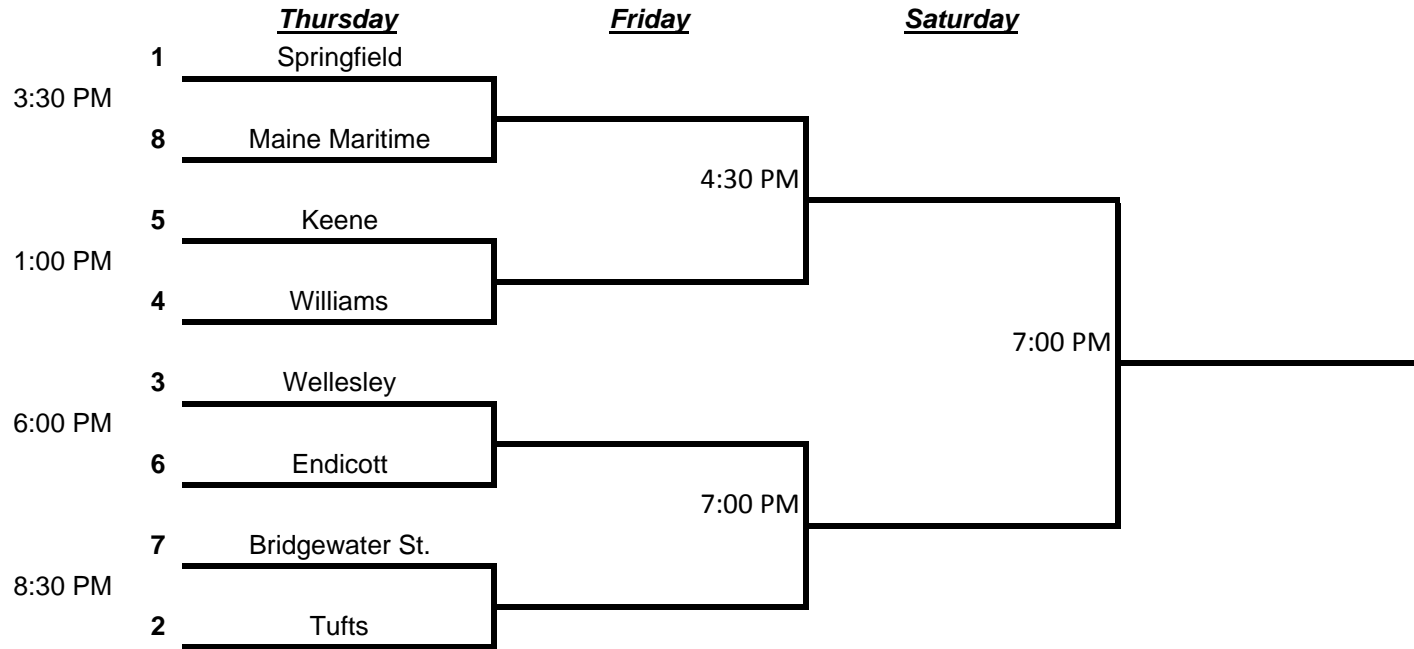

NCAA New England Regional

All Matches at Tufts University

- 1 Springfield
- 2 Tufts
- 3 Wellesley
- 4 Williams
- 5 Keene State
- 6 Endicott
- 7 Bridgewater State
- 8 Maine Maritime

Rivier to New York